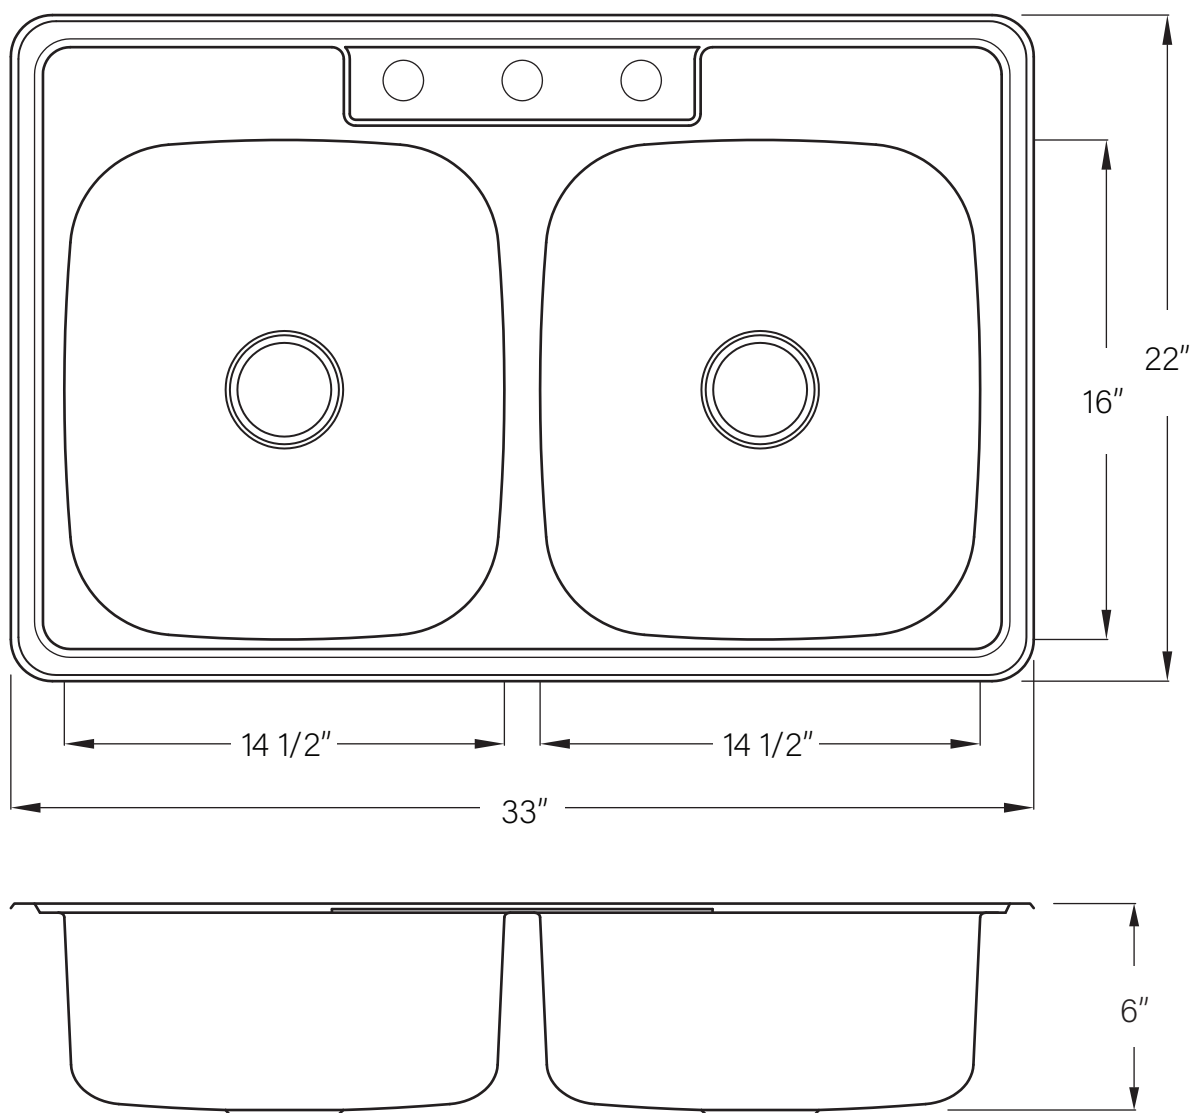

DIMENSIONS/TECHNICAL DATA

Drop in - Equal Double Bowl Stainless Steel Sinks - S453

ATTENTION! Dimensions may vary by up to 3/8". It is highly recommended to pull all dimensions of actual model for installation and measuring purposes.